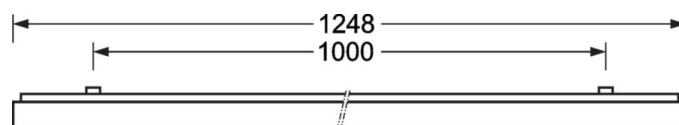

MECHANICS

Housing colour	silver grey/white aluminium RAL 9006
Dimensions (LxWxDxH)	1248mm x 129mm x 62mm
Weight (net)	4.1kg
Cable entry KE (X/Y)	0mm/0mm
Type of installation	Ceiling-mounted single installation, Ceiling-mounted trunking installation

DEEP-LINK

<https://www.regiolux.de/en/article/65713066195>

Reference	LED 3700lm 840
ηLB	100 %
Φ ↓/↑	100 % / 0 %
UGR lat./long.	24.1 / 26.6

Dimensions

L	1248 mm	Length
B	129 mm	Width
H	62 mm	Height
A1	1000 mm	Mounting distance single mounting
A3	248 mm	Mounting distance between luminaires in a light run arrangement
A4	50 mm	Mounting distance (width)
X	0 mm	Distance cable infeed to the center of the luminaire on the X-axis
Y	0 mm	Distance cable infeed to the center of the luminaire on the Y-axis