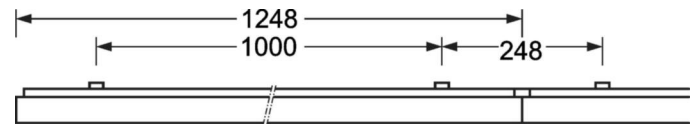

MECHANICS

Housing colour	silver grey/white aluminium RAL 9006
Dimensions (LxWxDxH)	1248mm x 129mm x 62mm
Weight (net)	4.1kg
Cable entry KE (X/Y)	0mm/0mm
Type of installation	Ceiling-mounted single installation, Ceiling-mounted trunking installation

DEEP-LINK

<https://www.regiolux.de/en/article/65713066195>

Reference	LED 3700lm 840
ηLB	100 %
Φ ↓/↑	100 % / 0 %
UGR lat./long.	24.1 / 26.6

Dimensions

L	1248 mm	Length
B	129 mm	Width
H	62 mm	Height
A1	1000 mm	Mounting distance single mounting
A3	248 mm	Mounting distance between luminaires in a light run arrangement
A4	50 mm	Mounting distance (width)
X	0 mm	Distance cable infeed to the center of the luminaire on the X-axis
Y	0 mm	Distance cable infeed to the center of the luminaire on the Y-axis